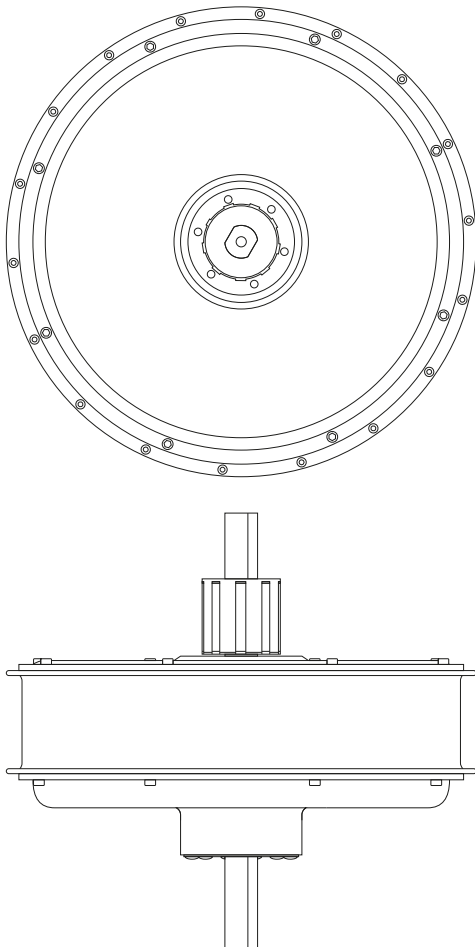

## DESCRIPTION:

Rapid M1000 motor is one of the lightest products in our offer. Gearless design makes this motor almost silent.

## FEATURES:

- Solid M14 axis
- Metal braided motor cable - makes it more resistant to abrasion
- Build-in temperature sensor
- 3-year warranty (service in Europe)
- Fits almost every bicycle

## SPECIFICATION:

MODEL	M1000
RATED POWER	1000W
MAXIMUM LOAD	30A
GEARED	NO
AXIS WIDTH	M14
MOUNT TYPE	CASSETTE
DIAMETER	24 CM
MOUNT WIDTH	135-142 MM
BRAKE DISC MOUNT	YES
WEIGHT	6,1 KG
OTHER	WIRE LENGHT: 22 CM + 85 CM EXTENSION WIRE